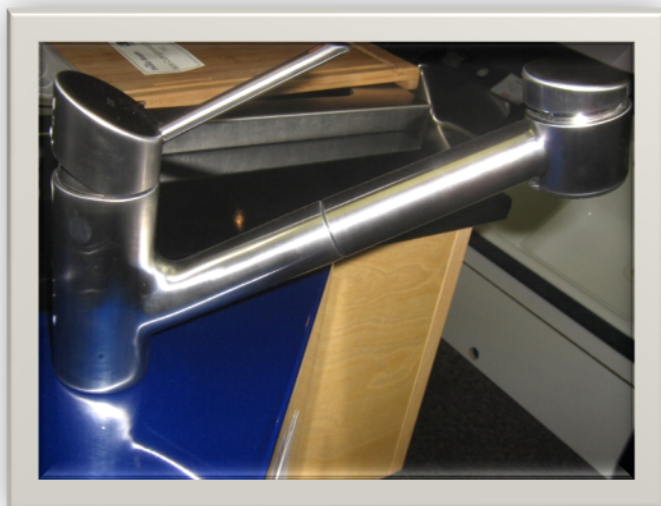

the Plumb Shoppe

Summer Specials!

BLANCO

**Essential 2 Stainless
Steel Sink 1 Hole**

With your choice of one
of the following for

\$599.00

(regular \$938.00)...

GROHE

Perfection by Design

Supreme Lav 1 Hole White

With your choice of one of the following chrome faucets for

\$299.00

(regular \$420.00)...

Grohe EuroSmart

GROHE

www.grohe.ca